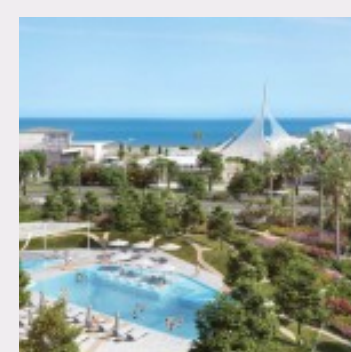

Exclusive new seafront Project at Hadera

Details

Sale/Rent: Sale

New Developments YES: Yes

Description

White Bay is an exclusive and unique project that extends over a coastal area of some 30 acres, in one of Israel's most beautiful locations....